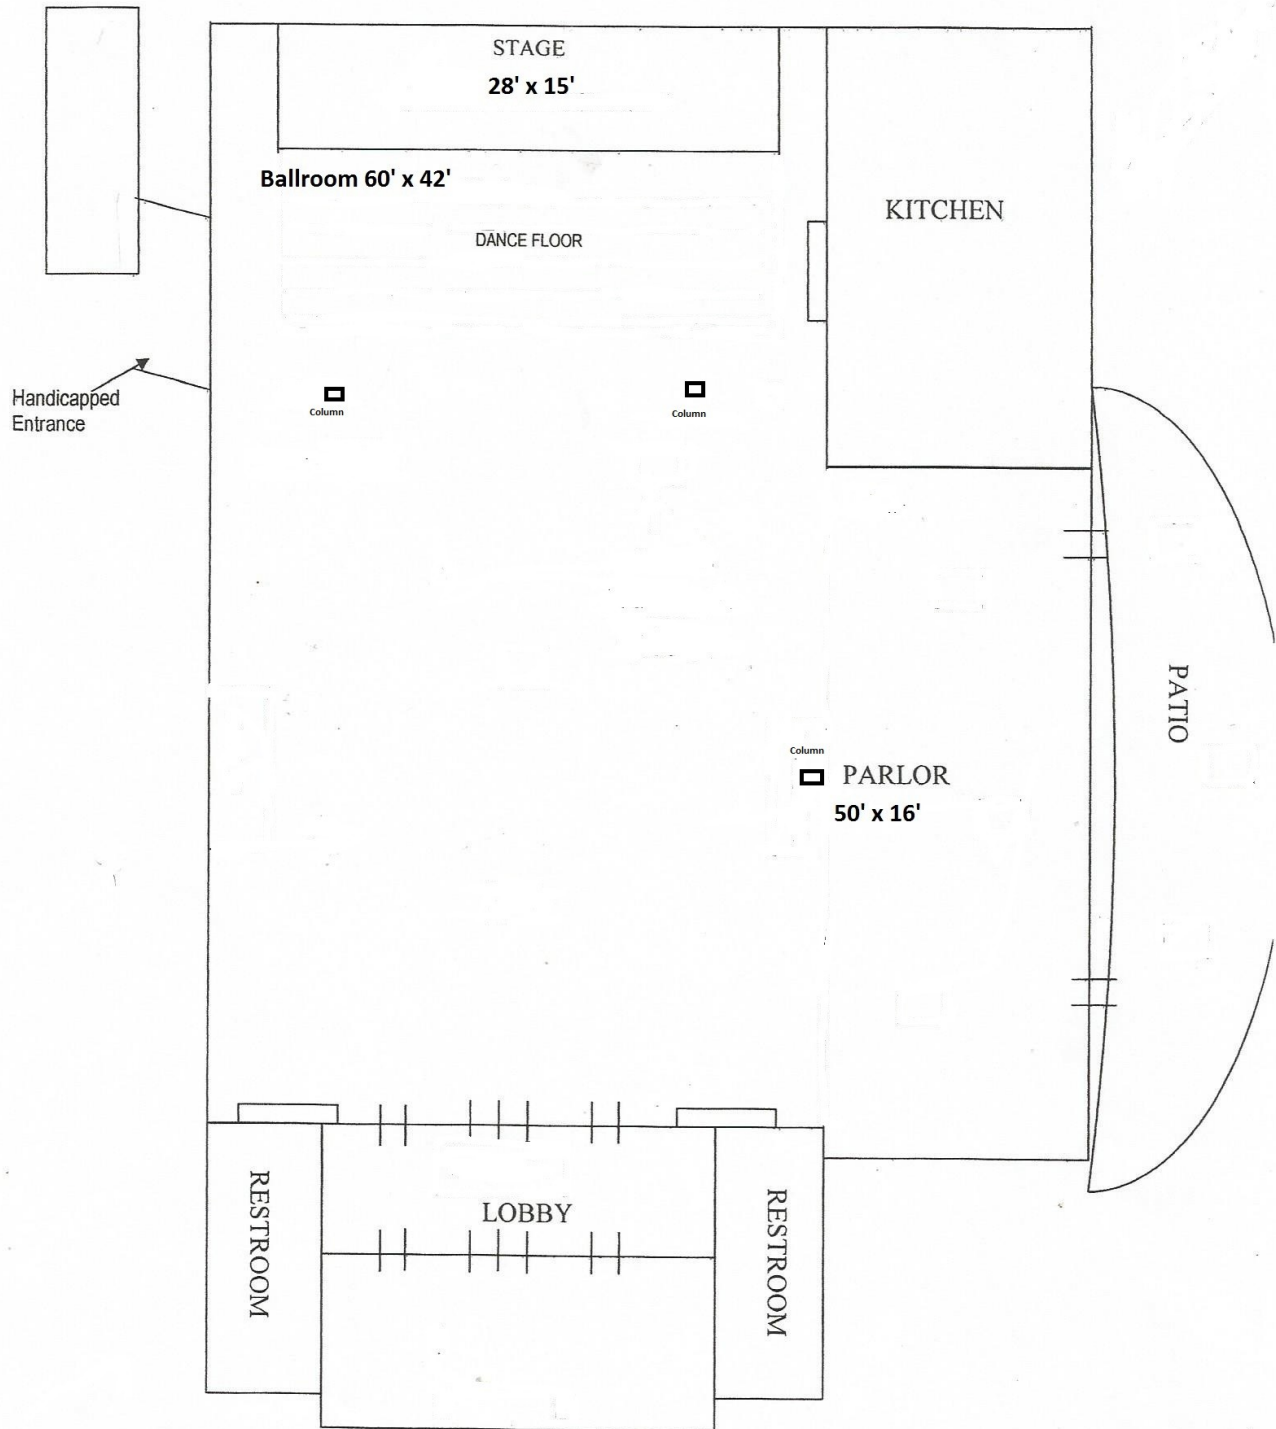

Woman's Club of Tallahassee

Date and Time of Event

Contact Person and Phone #

Misc. Information

Rental Includes: (200) upholstered chairs, (25) 60" round tables, (2) 48" round tables, (5) 8' banquet tables, (4) 6' banquet tables, (2) 4' tables.